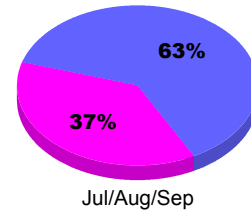

YTD Status Quo Clubs 2012-2013

Status Quo Clubs Compared to Status Quo Members

Legend: Status Quo Clubs (Cyan), Total Status Quo Members (Green)

MEMBERSHIP

**Membership Results
2012-2013**

**Membership
2011-2012**

Month	Net Memb Goal	Actual New Memb	Actual Dropped Memb	Gain/Loss of Memb	Gain/Loss of Memb
Jul/Aug/Sep	0	31	-75	-44	6
Totals	0	31	-75	-44	6

Membership Results 2012-2013

Goal, New, Dropped, Gain/Loss

Legend: Goal (Cyan), Actual (Green), Dropped (Yellow), Gain Loss (Magenta)

Comparison of Membership Gain/Loss

Current Year Compared to the Previous Year

Legend: Current Year (Cyan), Previous Year (Green)

Gender Comparison 2012-2013

Jul/Aug/Sep

Legend: Male (Blue), Female (Magenta)